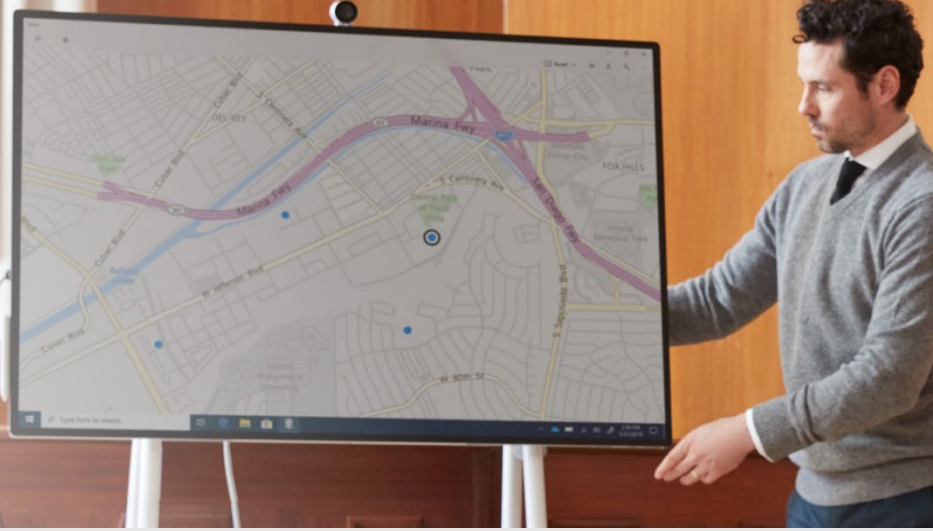

Teamwork without boundaries

Meet Surface Hub 2S for Federal

Bring remote teams together

Remote teamwork has never been easier with the light-weight, mobile Surface Hub 2S. Collaborate via Microsoft Teams, and stay engaged during meetings with a 4K+ quality screen and camera, along with enhanced speakers and mics. Take brainstorming to the next level with Microsoft Whiteboard, a persistent digital canvas. Surface helps you stay connected with your team, even when you're apart.

Equipped for government use

Although Surface Hub 2S is designed as a multipurpose collaboration device used in conference rooms, the Surface Hub operating system actually supports users' ability to work with smart cards (CAC and PIV) to authenticate to corporate resources via the browser or the Office Graph. By taking advantage of plug-and-play devices and drivers, organizations can either leave a reader mounted to the device or add a keyboard with an integrated reader.