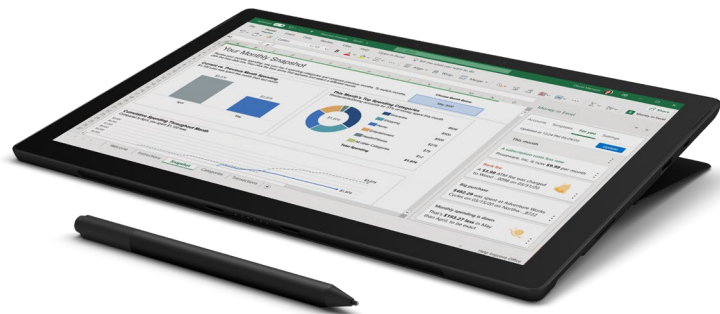

Meet the new Surface Pro 7 for Federal

Powerful versatility

Work at ease with an adaptable device. Easily transform from a full Windows 10 Pro laptop to tablet based on your needs. Multitask with more power than ever with the latest **10th Gen Intel® Core™ processor**. Work where you want with a responsive, **high-resolution 12.3-inch PixelSense™ touchscreen** display that adjusts automatically in different lighting.

On the go, all day

Work freely without worrying about charging your Surface device, thanks to all-day battery life of up to 10.5 hours. Protect your Surface Pro 7 with the **Kensington BlackBelt 2 Smart Card Reader Case**, the ultimate rugged case, or the **Griffin Survivor Security Case w/Smart Card Reader**, which has a rigid polycarbonate shell and kickstand-compatible backing. Your device and your data are well protected with Surface because both cases provide FIPS 201 and TAA compliance with MIL-STD-810G drop protection.

Keep connections highly secure

Stay connected with modern USB-A and USB-C® ports for better connectivity. Work more securely, authenticating to your network with the FIPS 201 and TAA-compliant **Griffin Mobile Card Reader**. The Griffin Mobile Smart Card Reader for Surface not only gives you a means for more secure authentication but allows you to connect additional peripheral devices.