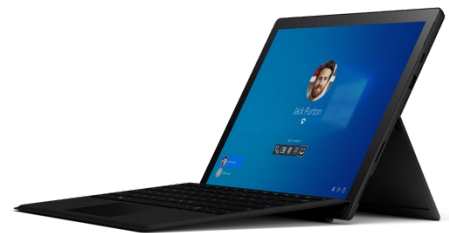

Meet the new Surface Pro 7 for Federal

Powerful versatility

Work at ease with an adaptable device. Easily transform from a full Windows 10 Pro laptop to tablet based on your needs. Multitask with more power than ever with the latest **10th Gen Intel® Core™ processor**. Work where you want with a responsive, **high-resolution 12.3-inch PixelSense™ touchscreen** display that adjusts automatically in different lighting.

On the go, all day

Work freely without worrying about charging your Surface device, thanks to all-day battery life of up to 10.5 hours. Protect your Surface Pro 7 with the **Kensington BlackBelt 2 Smart Card Reader Case**, the ultimate rugged case, or the **Griffin Survivor Security Case w/Smart Card Reader**, which has a rigid polycarbonate shell and kickstand-compatible backing. Your device and your data are well protected with Surface because both cases provide FIPS 201 and TAA compliance with MIL-STD-810G drop protection.

Keep connections highly secure

Stay connected with modern USB-A and USB-C® ports for better connectivity. Work more securely, authenticating to your network with the FIPS 201 and TAA-compliant **Griffin Mobile Card Reader**. The Griffin Mobile Smart Card Reader for Surface not only gives you a means for more secure authentication but allows you to connect additional peripheral devices.