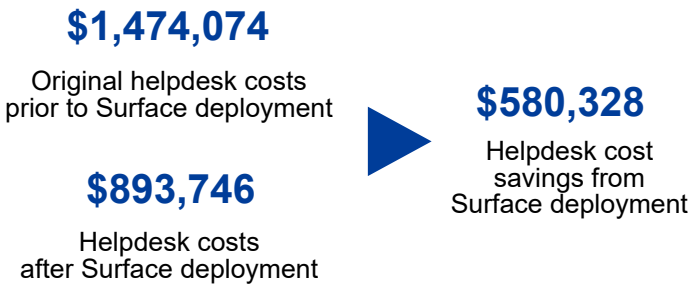

REDUCING DEVICE MANAGEMENT COSTS WITH MICROSOFT SURFACE FOR EDUCATION

"We switched to Intune which is part of the A3 license. That has reduced the cost of our previous device management solution from \$250,000 to \$150,000. We hope to fully replace it in the near future."

Deputy CIO, K-12 public school system

HELPDESK COST SAVINGS WITH MICROSOFT SURFACE FOR EDUCATION

COST REDUCTION IN DEVICE MANAGEMENT WITH MICROSOFT SURFACE FOR EDUCATION

This document is an abridged version of a case study commissioned by Microsoft titled, "The Total Economic Impact™ Of Microsoft Surface For Education", September 2020.