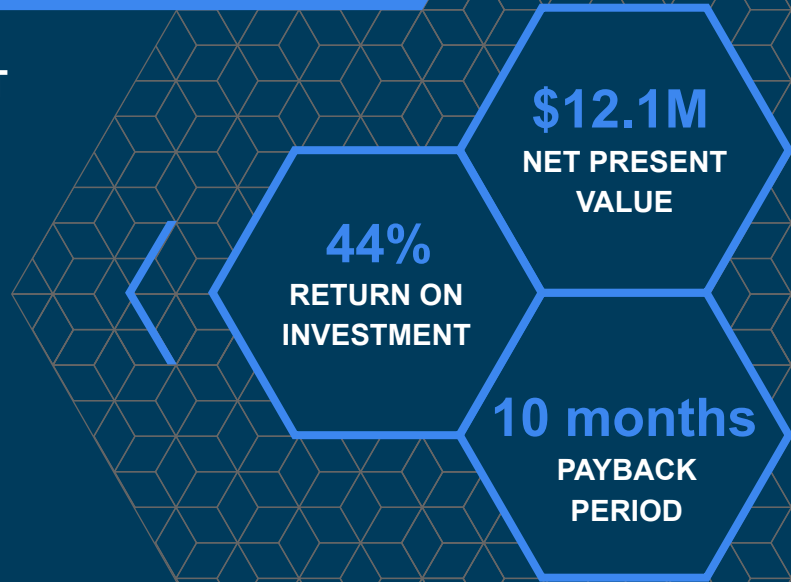

The Benefits Of Microsoft Surface Devices For Education: Improved Device Management

Forrester's analysis of customer surveys and interviews found the following incremental device management benefits from using Microsoft 365 for Education on Surface devices.

Deputy CIO, K-12 public school system

HELPDESK COST SAVINGS WITH MICROSOFT SURFACE FOR EDUCATION

COST REDUCTION IN DEVICE MANAGEMENT WITH MICROSOFT SURFACE FOR EDUCATION

This document is an abridged version of a case study commissioned by Microsoft titled, "The Total Economic Impact™ Of Microsoft Surface For Education", September 2020.