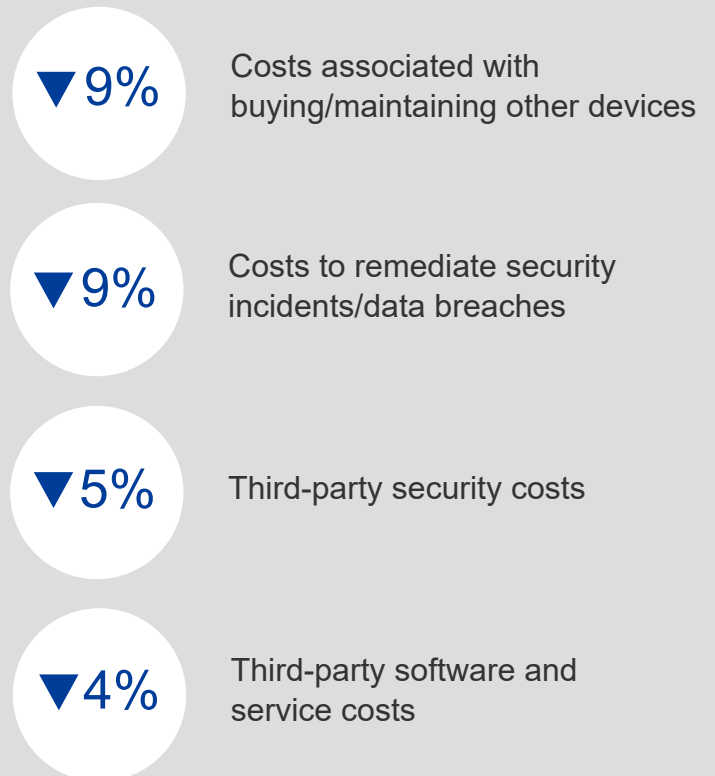

REDUCING DEVICE MANAGEMENT COSTS WITH MICROSOFT SURFACE FOR EDUCATION

"We switched to Intune which is part of the A3 license. That has reduced the cost of our previous device management solution from \$250,000 to \$150,000. We hope to fully replace it in the near future."

Deputy CIO, K-12 public school system

HELPDESK COST SAVINGS WITH MICROSOFT SURFACE FOR EDUCATION

COST REDUCTION IN DEVICE MANAGEMENT WITH MICROSOFT SURFACE FOR EDUCATION

This document is an abridged version of a case study commissioned by Microsoft titled, "The Total Economic Impact™ Of Microsoft Surface For Education", September 2020.